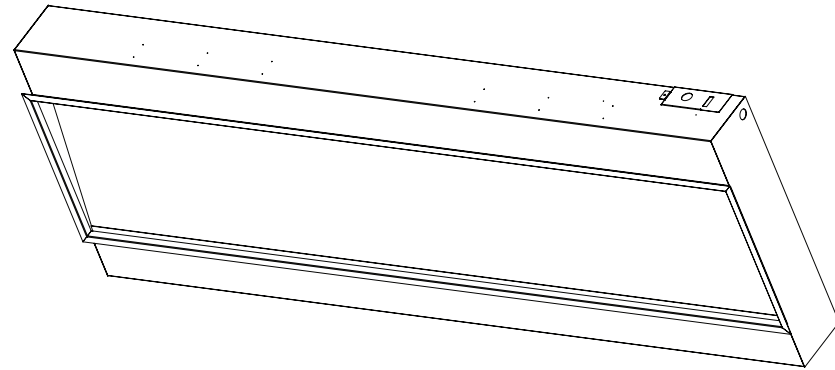

Volts	AC 240V/50Hz
Amps	9 Amps
Watts	2030 Watts
Low Heat	1000 Watts
High Heat	2000 Watts
No Heat	>30 Watts
Lamps	LED 12V
Rotor Motor	AC 240V/50Hz 3.7W
Box Size	1810mm x 270mm x 670mm
Box Weight	55 kg

Part Number	LPS-6814/INT
Series	Landscape Pro Slim

Volts	AC 240V/50Hz
Amps	9 Amps
Watts	2030 Watts
Low Heat	1000 Watts
High Heat	2000 Watts
No Heat	>30 Watts
Lamps	LED 12V
Rotor Motor	AC 240V/50Hz 3.7W
Box Size	2110mm x 270mm x 670mm
Box Weight	64kg

Part Number	LPS-8014/INT
Series	Landscape Pro Slim