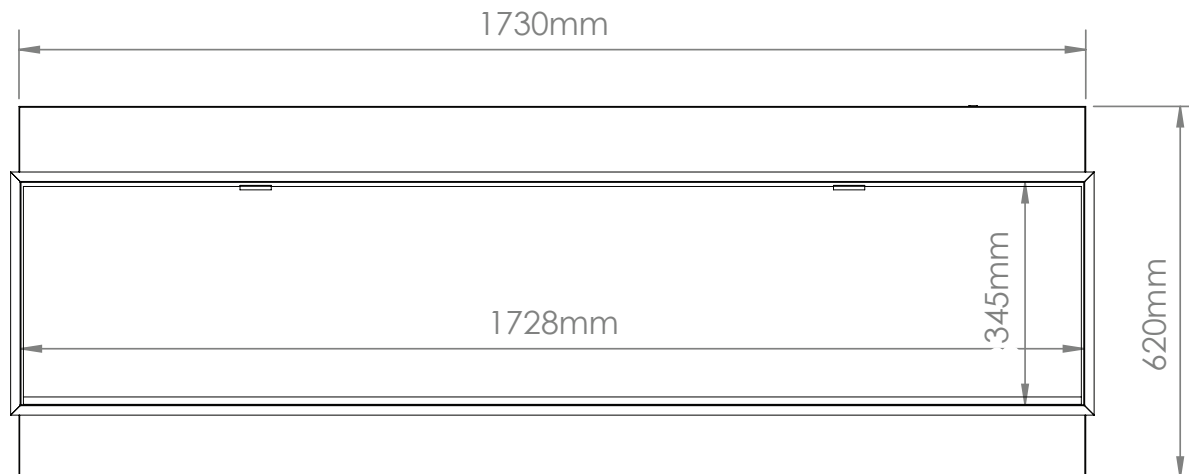

Volts	AC 240V/50Hz
Amps	9 Amps
Watts	2030 Watts
Low Heat	1000 Watts
High Heat	2000 Watts
No Heat	>30 Watts
Lamps	LED 12V
Rotor Motor	AC 240V/50Hz 3.7W
Box Size	1810mm x 270mm x 670mm
Box Weight	55 kg

Part Number	LPS-6814/INT
Series	Landscape Pro Slim

Volts	AC 240V/50Hz
Amps	9 Amps
Watts	2030 Watts
Low Heat	1000 Watts
High Heat	2000 Watts
No Heat	>30 Watts
Lamps	LED 12V
Rotor Motor	AC 240V/50Hz 3.7W
Box Size	2110mm x 270mm x 670mm
Box Weight	64kg

Part Number	LPS-8014/INT
Series	Landscape Pro Slim