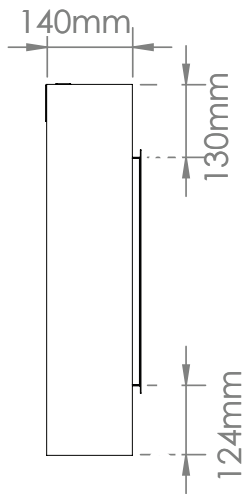

Volts	AC 240V/50Hz
Amps	9 Amps
Watts	2030 Watts
Low Heat	1000 Watts
High Heat	2000 Watts
No Heat	>30 Watts
Lamps	LED 12V
Rotor Motor	AC 240V/50Hz 3.7W
Box Size	1810mm x 270mm x 670mm
Box Weight	55 kg

Part Number	LPS-6814/INT
Series	Landscape Pro Slim

Volts	AC 240V/50Hz
Amps	9 Amps
Watts	2030 Watts
Low Heat	1000 Watts
High Heat	2000 Watts
No Heat	>30 Watts
Lamps	LED 12V
Rotor Motor	AC 240V/50Hz 3.7W
Box Size	2110mm x 270mm x 670mm
Box Weight	64kg

Part Number	LPS-8014/INT
Series	Landscape Pro Slim