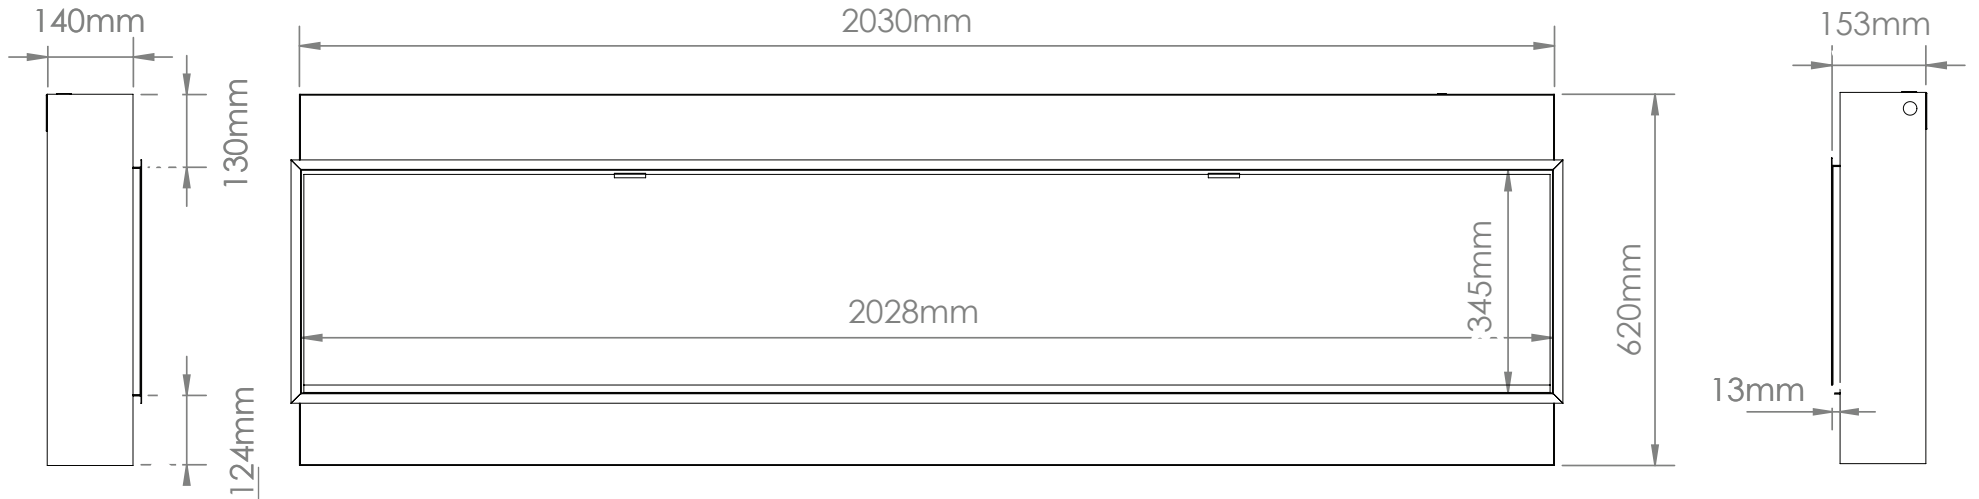

Volts	AC 240V/50Hz
Amps	9 Amps
Watts	2030 Watts
Low Heat	1000 Watts
High Heat	2000 Watts
No Heat	>30 Watts
Lamps	LED 12V
Rotor Motor	AC 240V/50Hz 3.7W
Box Size	1810mm x 270mm x 670mm
Box Weight	55 kg

Part Number	LPS-6814/INT
Series	Landscape Pro Slim

Volts	AC 240V/50Hz
Amps	9 Amps
Watts	2030 Watts
Low Heat	1000 Watts
High Heat	2000 Watts
No Heat	>30 Watts
Lamps	LED 12V
Rotor Motor	AC 240V/50Hz 3.7W
Box Size	2110mm x 270mm x 670mm
Box Weight	64kg

Part Number	LPS-8014/INT
Series	Landscape Pro Slim