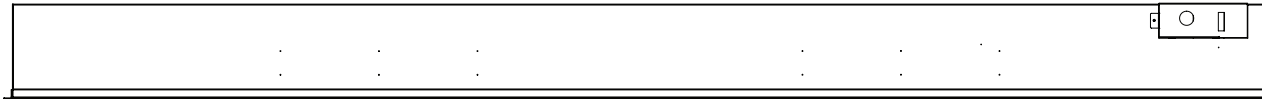

Volts	AC 240V/50Hz
Amps	9 Amps
Watts	2030 Watts
Low Heat	1000 Watts
High Heat	2000 Watts
No Heat	>30 Watts
Lamps	LED 12V
Rotor Motor	AC 240V/50Hz 3.7W
Box Size	1810mm x 270mm x 670mm
Box Weight	55 kg

Part Number	LPS-6814/INT
Series	Landscape Pro Slim

Volts	AC 240V/50Hz
Amps	9 Amps
Watts	2030 Watts
Low Heat	1000 Watts
High Heat	2000 Watts
No Heat	>30 Watts
Lamps	LED 12V
Rotor Motor	AC 240V/50Hz 3.7W
Box Size	2110mm x 270mm x 670mm
Box Weight	64kg

Part Number	LPS-8014/INT
Series	Landscape Pro Slim