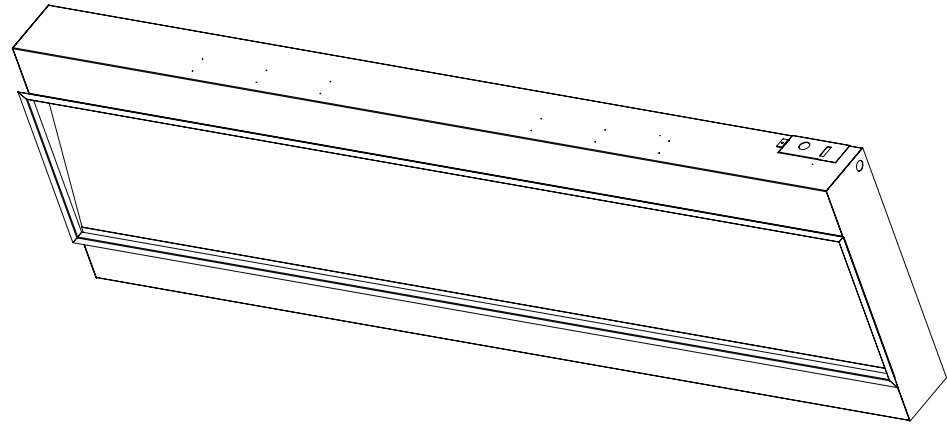

Volts	AC 240V/50Hz
Amps	9 Amps
Watts	2030 Watts
Low Heat	1000 Watts
High Heat	2000 Watts
No Heat	>30 Watts
Lamps	LED 12V
Rotor Motor	AC 240V/50Hz 3.7W
Box Size	1810mm x 270mm x 670mm
Box Weight	55 kg

Part Number	LPS-6814/INT
Series	Landscape Pro Slim

Volts	AC 240V/50Hz
Amps	9 Amps
Watts	2030 Watts
Low Heat	1000 Watts
High Heat	2000 Watts
No Heat	>30 Watts
Lamps	LED 12V
Rotor Motor	AC 240V/50Hz 3.7W
Box Size	2110mm x 270mm x 670mm
Box Weight	64kg

Part Number	LPS-8014/INT
Series	Landscape Pro Slim