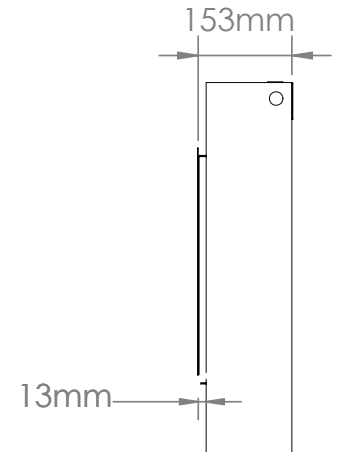

Volts	AC 240V/50Hz
Amps	9 Amps
Watts	2030 Watts
Low Heat	1000 Watts
High Heat	2000 Watts
No Heat	>30 Watts
Lamps	LED 12V
Rotor Motor	AC 240V/50Hz 3.7W
Box Size	1810mm x 270mm x 670mm
Box Weight	55 kg

Part Number	LPS-6814/INT
Series	Landscape Pro Slim

Volts	AC 240V/50Hz
Amps	9 Amps
Watts	2030 Watts
Low Heat	1000 Watts
High Heat	2000 Watts
No Heat	>30 Watts
Lamps	LED 12V
Rotor Motor	AC 240V/50Hz 3.7W
Box Size	2110mm x 270mm x 670mm
Box Weight	64kg

Part Number	LPS-8014/INT
Series	Landscape Pro Slim