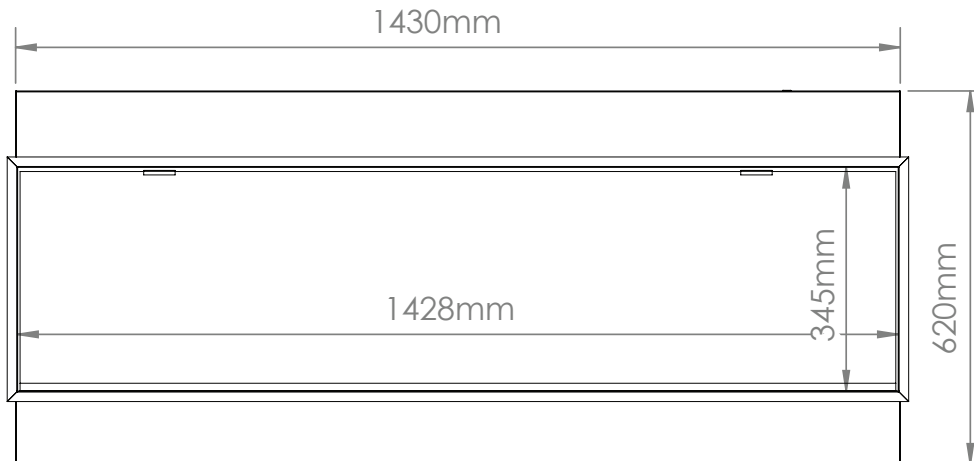

Volts	AC 240V/50Hz
Amps	9 Amps
Watts	2030 Watts
Low Heat	1000 Watts
High Heat	2000 Watts
No Heat	>30 Watts
Lamps	LED 12V
Rotor Motor	AC 240V/50Hz 3.7W
Box Size	1210mm x 270mm x 670mm
Box Weight	37kg

Part Number	LPS-4414/INT
Series	Landscape Pro Slim

Volts	AC 240V/50Hz
Amps	9 Amps
Watts	2030 Watts
Low Heat	1000 Watts
High Heat	2000 Watts
No Heat	>30 Watts
Lamps	LED 12V
Rotor Motor	AC 240V/50Hz 3.7W
Box Size	1510mm x 270mm x 670mm
Box Weight	46 kg

Part Number	LPS-5614/INT
Series	Landscape Pro Slim