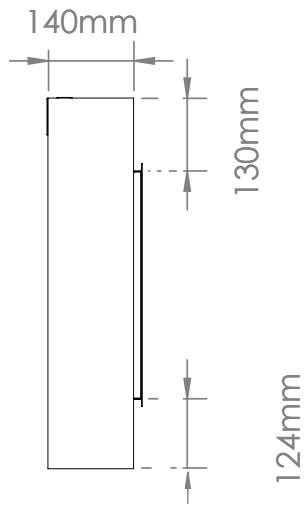

Volts	AC 240V/50Hz
Amps	9 Amps
Watts	2030 Watts
Low Heat	1000 Watts
High Heat	2000 Watts
No Heat	>30 Watts
Lamps	LED 12V
Rotor Motor	AC 240V/50Hz 3.7W
Box Size	1210mm x 270mm x 670mm
Box Weight	37kg

Part Number	LPS-4414/INT
Series	Landscape Pro Slim

Volts	AC 240V/50Hz
Amps	9 Amps
Watts	2030 Watts
Low Heat	1000 Watts
High Heat	2000 Watts
No Heat	>30 Watts
Lamps	LED 12V
Rotor Motor	AC 240V/50Hz 3.7W
Box Size	1510mm x 270mm x 670mm
Box Weight	46 kg

Part Number	LPS-5614/INT
Series	Landscape Pro Slim