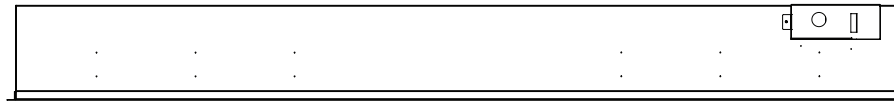

Volts	AC 240V/50Hz
Amps	9 Amps
Watts	2030 Watts
Low Heat	1000 Watts
High Heat	2000 Watts
No Heat	>30 Watts
Lamps	LED 12V
Rotor Motor	AC 240V/50Hz 3.7W
Box Size	1210mm x 270mm x 670mm
Box Weight	37kg

Part Number	LPS-4414/INT
Series	Landscape Pro Slim

Volts	AC 240V/50Hz
Amps	9 Amps
Watts	2030 Watts
Low Heat	1000 Watts
High Heat	2000 Watts
No Heat	>30 Watts
Lamps	LED 12V
Rotor Motor	AC 240V/50Hz 3.7W
Box Size	1510mm x 270mm x 670mm
Box Weight	46 kg

Part Number	LPS-5614/INT
Series	Landscape Pro Slim