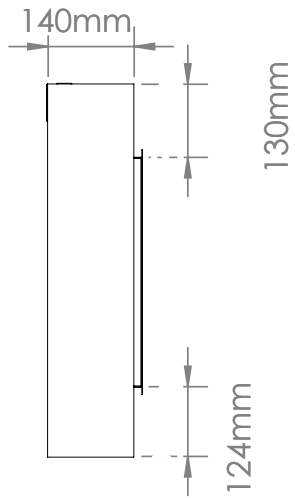

Volts	AC 240V/50Hz
Amps	9 Amps
Watts	2030 Watts
Low Heat	1000 Watts
High Heat	2000 Watts
No Heat	>30 Watts
Lamps	LED 12V
Rotor Motor	AC 240V/50Hz 3.7W
Box Size	1210mm x 270mm x 670mm
Box Weight	37kg

Part Number	LPS-4414/INT
Series	Landscape Pro Slim

Volts	AC 240V/50Hz
Amps	9 Amps
Watts	2030 Watts
Low Heat	1000 Watts
High Heat	2000 Watts
No Heat	>30 Watts
Lamps	LED 12V
Rotor Motor	AC 240V/50Hz 3.7W
Box Size	1510mm x 270mm x 670mm
Box Weight	46 kg

Part Number	LPS-5614/INT
Series	Landscape Pro Slim