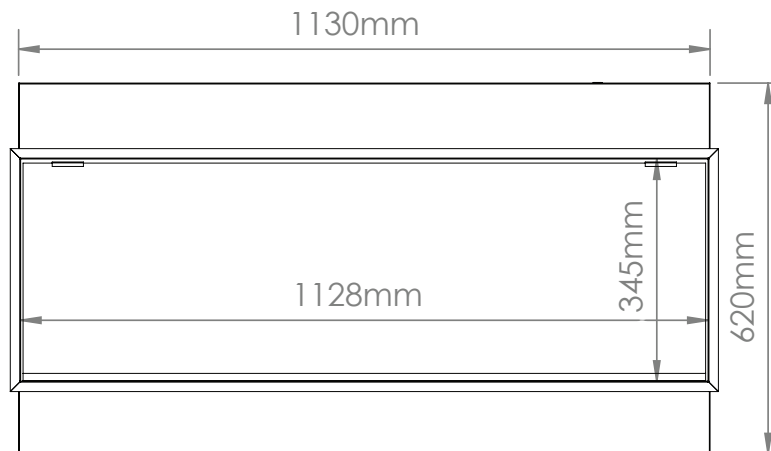

Volts	AC 240V/50Hz
Amps	9 Amps
Watts	2030 Watts
Low Heat	1000 Watts
High Heat	2000 Watts
No Heat	>30 Watts
Lamps	LED 12V
Rotor Motor	AC 240V/50Hz 3.7W
Box Size	1210mm x 270mm x 670mm
Box Weight	37kg

Part Number	LPS-4414/INT
Series	Landscape Pro Slim

Volts	AC 240V/50Hz
Amps	9 Amps
Watts	2030 Watts
Low Heat	1000 Watts
High Heat	2000 Watts
No Heat	>30 Watts
Lamps	LED 12V
Rotor Motor	AC 240V/50Hz 3.7W
Box Size	1510mm x 270mm x 670mm
Box Weight	46 kg

Part Number	LPS-5614/INT
Series	Landscape Pro Slim