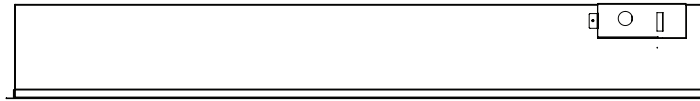

Volts	AC 240V/50Hz
Amps	9 Amps
Watts	2030 Watts
Low Heat	1000 Watts
High Heat	2000 Watts
No Heat	>30 Watts
Lamps	LED 12V
Rotor Motor	AC 240V/50Hz 3.7W
Box Size	1210mm x 270mm x 670mm
Box Weight	37kg

Part Number	LPS-4414/INT
Series	Landscape Pro Slim

Volts	AC 240V/50Hz
Amps	9 Amps
Watts	2030 Watts
Low Heat	1000 Watts
High Heat	2000 Watts
No Heat	>30 Watts
Lamps	LED 12V
Rotor Motor	AC 240V/50Hz 3.7W
Box Size	1510mm x 270mm x 670mm
Box Weight	46 kg

Part Number	LPS-5614/INT
Series	Landscape Pro Slim