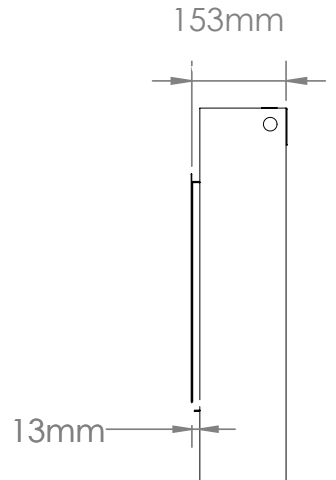

Volts	AC 240V/50Hz
Amps	9 Amps
Watts	2030 Watts
Low Heat	1000 Watts
High Heat	2000 Watts
No Heat	>30 Watts
Lamps	LED 12V
Rotor Motor	AC 240V/50Hz 3.7W
Box Size	1210mm x 270mm x 670mm
Box Weight	37kg

Part Number	LPS-4414/INT
Series	Landscape Pro Slim

Volts	AC 240V/50Hz
Amps	9 Amps
Watts	2030 Watts
Low Heat	1000 Watts
High Heat	2000 Watts
No Heat	>30 Watts
Lamps	LED 12V
Rotor Motor	AC 240V/50Hz 3.7W
Box Size	1510mm x 270mm x 670mm
Box Weight	46 kg

Part Number	LPS-5614/INT
Series	Landscape Pro Slim