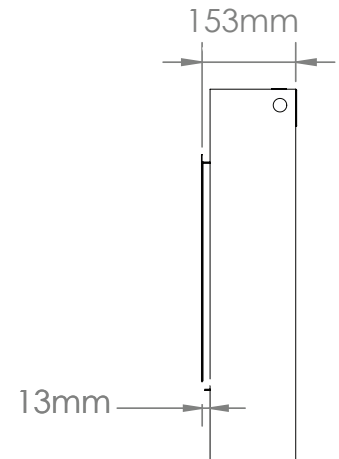

Volts	AC 240V/50Hz
Amps	9 Amps
Watts	2030 Watts
Low Heat	1000 Watts
High Heat	2000 Watts
No Heat	>30 Watts
Lamps	LED 12V
Rotor Motor	AC 240V/50Hz 3.7W
Box Size	1210mm x 270mm x 670mm
Box Weight	37kg

Part Number	LPS-4414/INT
Series	Landscape Pro Slim

Volts	AC 240V/50Hz
Amps	9 Amps
Watts	2030 Watts
Low Heat	1000 Watts
High Heat	2000 Watts
No Heat	>30 Watts
Lamps	LED 12V
Rotor Motor	AC 240V/50Hz 3.7W
Box Size	1510mm x 270mm x 670mm
Box Weight	46 kg

Part Number	LPS-5614/INT
Series	Landscape Pro Slim