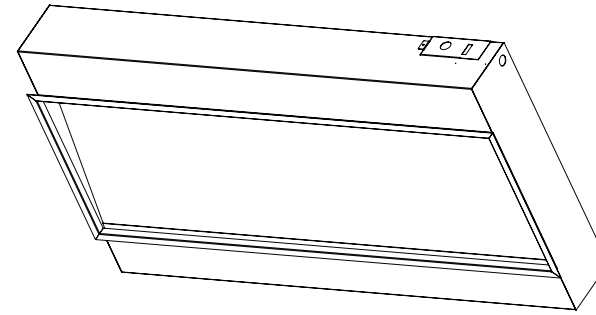

Volts	AC 240V/50Hz
Amps	9 Amps
Watts	2030 Watts
Low Heat	1000 Watts
High Heat	2000 Watts
No Heat	>30 Watts
Lamps	LED 12V
Rotor Motor	AC 240V/50Hz 3.7W
Box Size	1210mm x 270mm x 670mm
Box Weight	37kg

Part Number	LPS-4414/INT
Series	Landscape Pro Slim

Volts	AC 240V/50Hz
Amps	9 Amps
Watts	2030 Watts
Low Heat	1000 Watts
High Heat	2000 Watts
No Heat	>30 Watts
Lamps	LED 12V
Rotor Motor	AC 240V/50Hz 3.7W
Box Size	1510mm x 270mm x 670mm
Box Weight	46 kg

Part Number	LPS-5614/INT
Series	Landscape Pro Slim