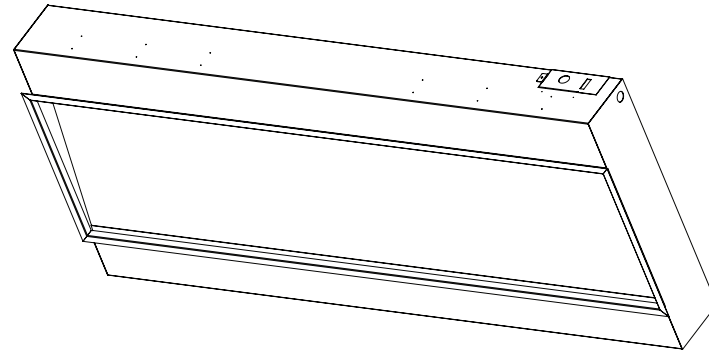

Volts	AC 240V/50Hz
Amps	9 Amps
Watts	2030 Watts
Low Heat	1000 Watts
High Heat	2000 Watts
No Heat	>30 Watts
Lamps	LED 12V
Rotor Motor	AC 240V/50Hz 3.7W
Box Size	1210mm x 270mm x 670mm
Box Weight	37kg

Part Number	LPS-4414/INT
Series	Landscape Pro Slim

Volts	AC 240V/50Hz
Amps	9 Amps
Watts	2030 Watts
Low Heat	1000 Watts
High Heat	2000 Watts
No Heat	>30 Watts
Lamps	LED 12V
Rotor Motor	AC 240V/50Hz 3.7W
Box Size	1510mm x 270mm x 670mm
Box Weight	46 kg

Part Number	LPS-5614/INT
Series	Landscape Pro Slim