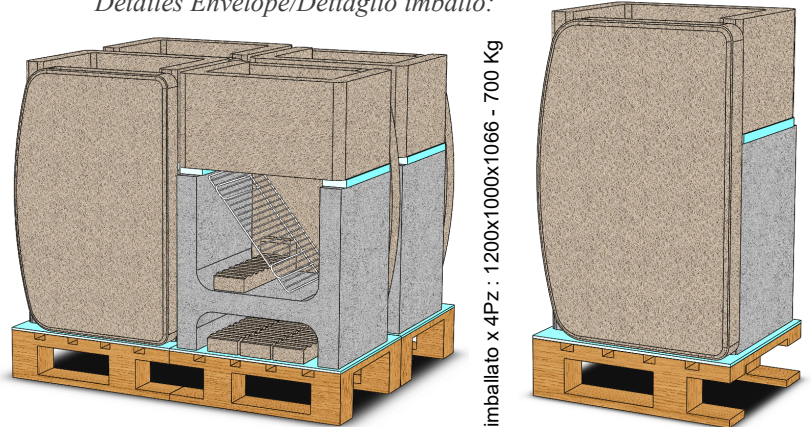

SIENA-LM

Use Only/Utilizzare:

Charcoal/Carbonella

BBQ Size/Ingombro BBQ : **780x550x941 mm**

Net Weight/Peso Netto : **166 Kg**

Gross Weight/Peso Lordo : **175 Kg**

Envelope/Dim. Imb. : **N°4-600x500x1066 mm**

Pallet : **600x500 - LM mm**

Versions/Versioni Montate:

B BIANCO Code: **050535B** - EAN: **8023034045085**
Dim.: **820x600x1091** - Pall.: **820x600**

N NATURALE Code: **...N** - EAN: **...**
Dim.: **...** - Pall.: **...**

Details Envelope/Dettaglio imballo:

COMPONENTS INCLUDED/COMPONENTI INCLUSI:

EXPLODED VIEW/VISTA ESPLOSA:

FRONT VIEW, SIDE VIEW/VISTA FRONTE, LATO, SEZIONE: