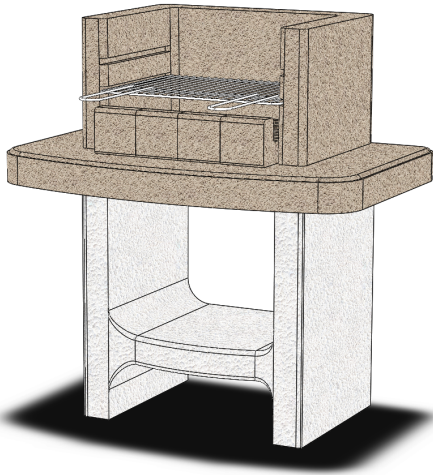

SIENA-LM

Use Only/Utilizzare:

Charcoal/Carbonella

BBQ Size/Ingombro BBQ : **780x550x941 mm**

Net Weight/Peso Netto : **166 Kg**

Gross Weight/Peso Lordo : **175 Kg**

Envelope/Dim. Imb. : **N°4-600x500x1066 mm**

Pallet : **600x500 - LM mm**

Versions/Versioni Montate:

B BIANCO Code: **050535B** - EAN: **8023034045085**
Dim.: **820x600x1091** - Pall.: **820x600**

N NATURALE Code: **...N** - EAN: **...**
Dim.: **...** - Pall.: **...**

Details Envelope/Dettaglio imballo:

COMPONENTS INCLUDED/COMPONENTI INCLUSI:

EXPLODED VIEW/VISTA ESPLOSA:

FRONT VIEW, SIDE VIEW/VISTA FRONTE, LATO, SEZIONE: