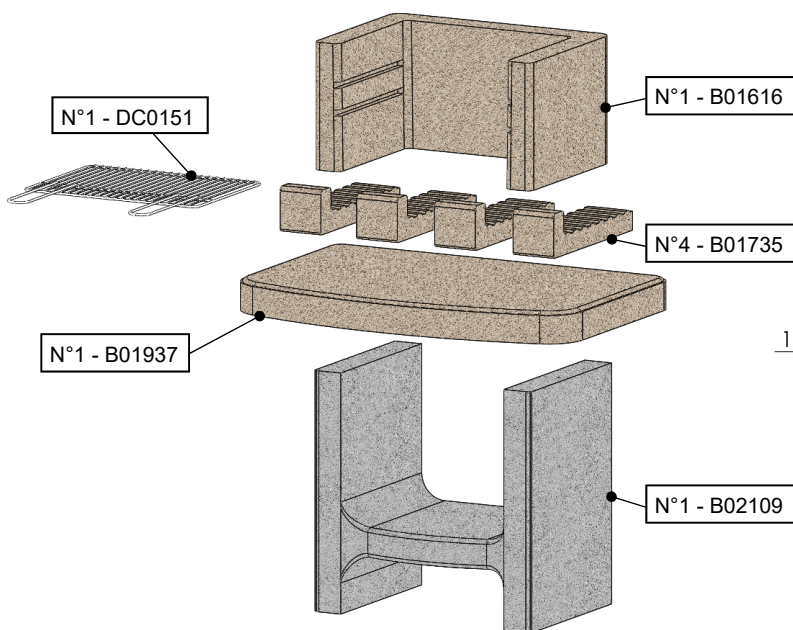

Pallet : **600x500 - LM mm**

Versions/Versioni Montate:

B BIANCO Code: **050535B** - EAN: **8023034045085**
Dim.: **820x600x1091** - Pall.: **820x600**

N NATURALE Code: **...N** - EAN: **...**
Dim.: **...** - Pall.: **...**

Details Envelope/Dettaglio imballo:

COMPONENTS INCLUDED/COMPONENTI INCLUSI:

EXPLODED VIEW/VISTA ESPLOSA:

FRONT VIEW, SIDE VIEW/VISTA FRONTE, LATO, SEZIONE: